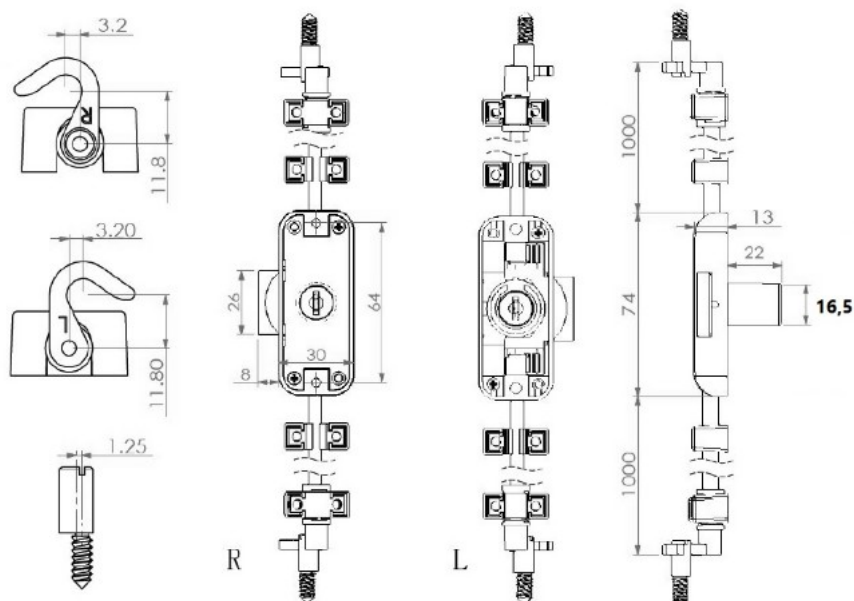

PRODUCT SHEET

Description:

Rotary Bar Lock 922, $\varnothing 16,5 \times 22 \text{mm}$, RH, Black NPL, CK SISO, W/ Black Accessories, No Bars, 3-Way, 15mm Backset

Item number:

14.05.275-0

Units	Box	Carton	HS Code	Barcode
Pcs.	12	120	8301300000	
				5704866043014